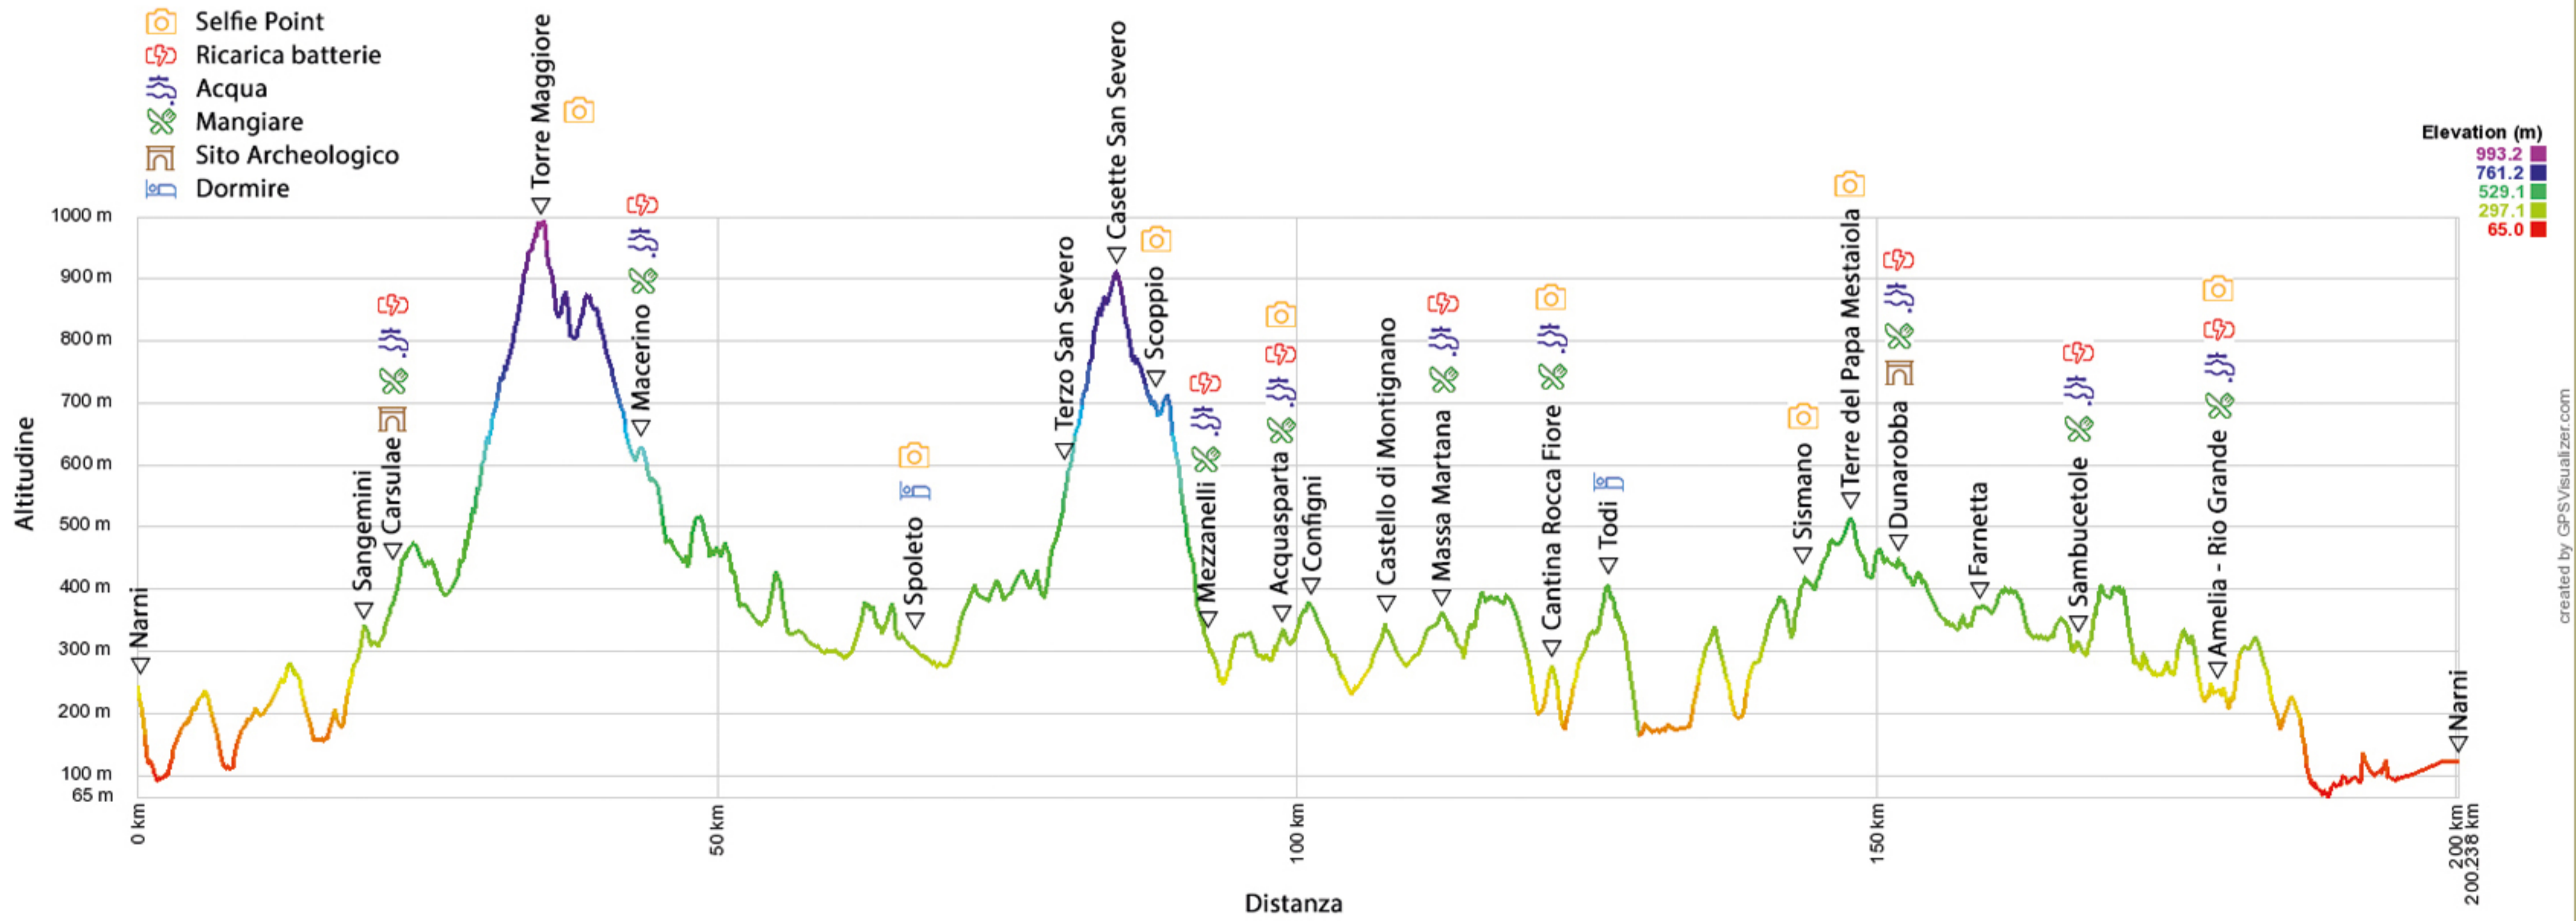

TERRE 6000 D+ ARNOLFE TRAIL

Full

● ————— 200 Km ————— ●